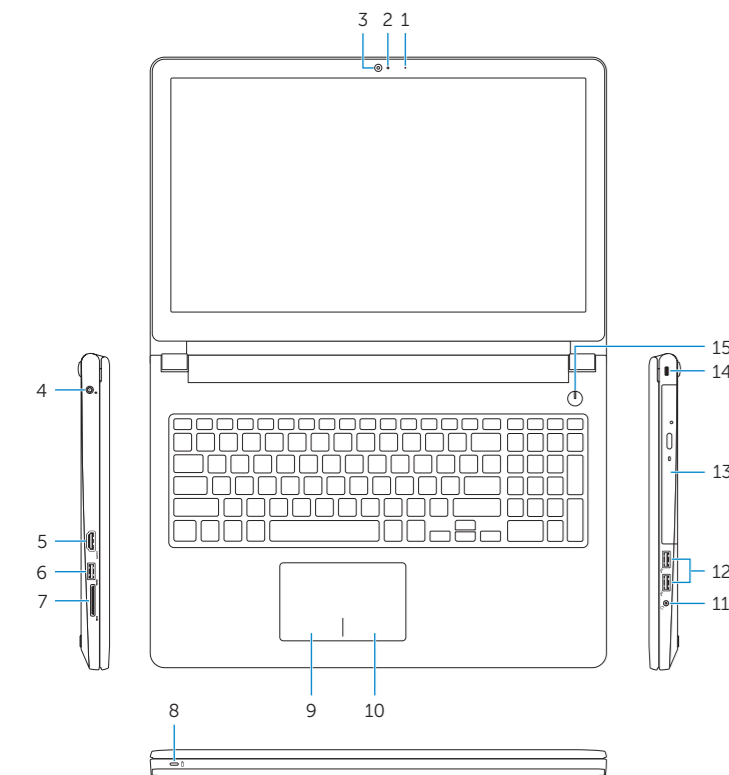

Features

Fitur | Tính năng

- 1. Microphone
- 2. Camera-status light
- 3. Kamera
- 4. Power-adapter port
- 5. HDMI port
- 6. USB 3.0 port
- 7. Media-card reader
- 8. Power and battery-status light/hard-drive activity light
- 9. Left-click area
- 10. Right-click area
- 11. Headset port
- 12. USB 2.0 ports (2)
- 13. Optical drive
- 14. Security-cable slot
- 15. Power button
- 16. Regulatory label (in battery bay)
- 17. Battery
- 18. Battery-release latch
- 19. Service Tag label